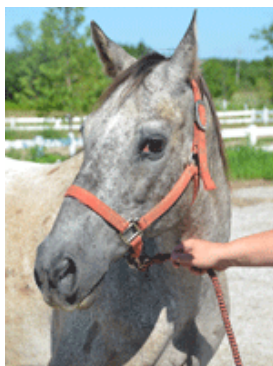

Henry - Foaled in 1989, Henry is a gorgeous appaloosa gelding. He is our newest arrival and he is looking forward to joining classes this fall session.