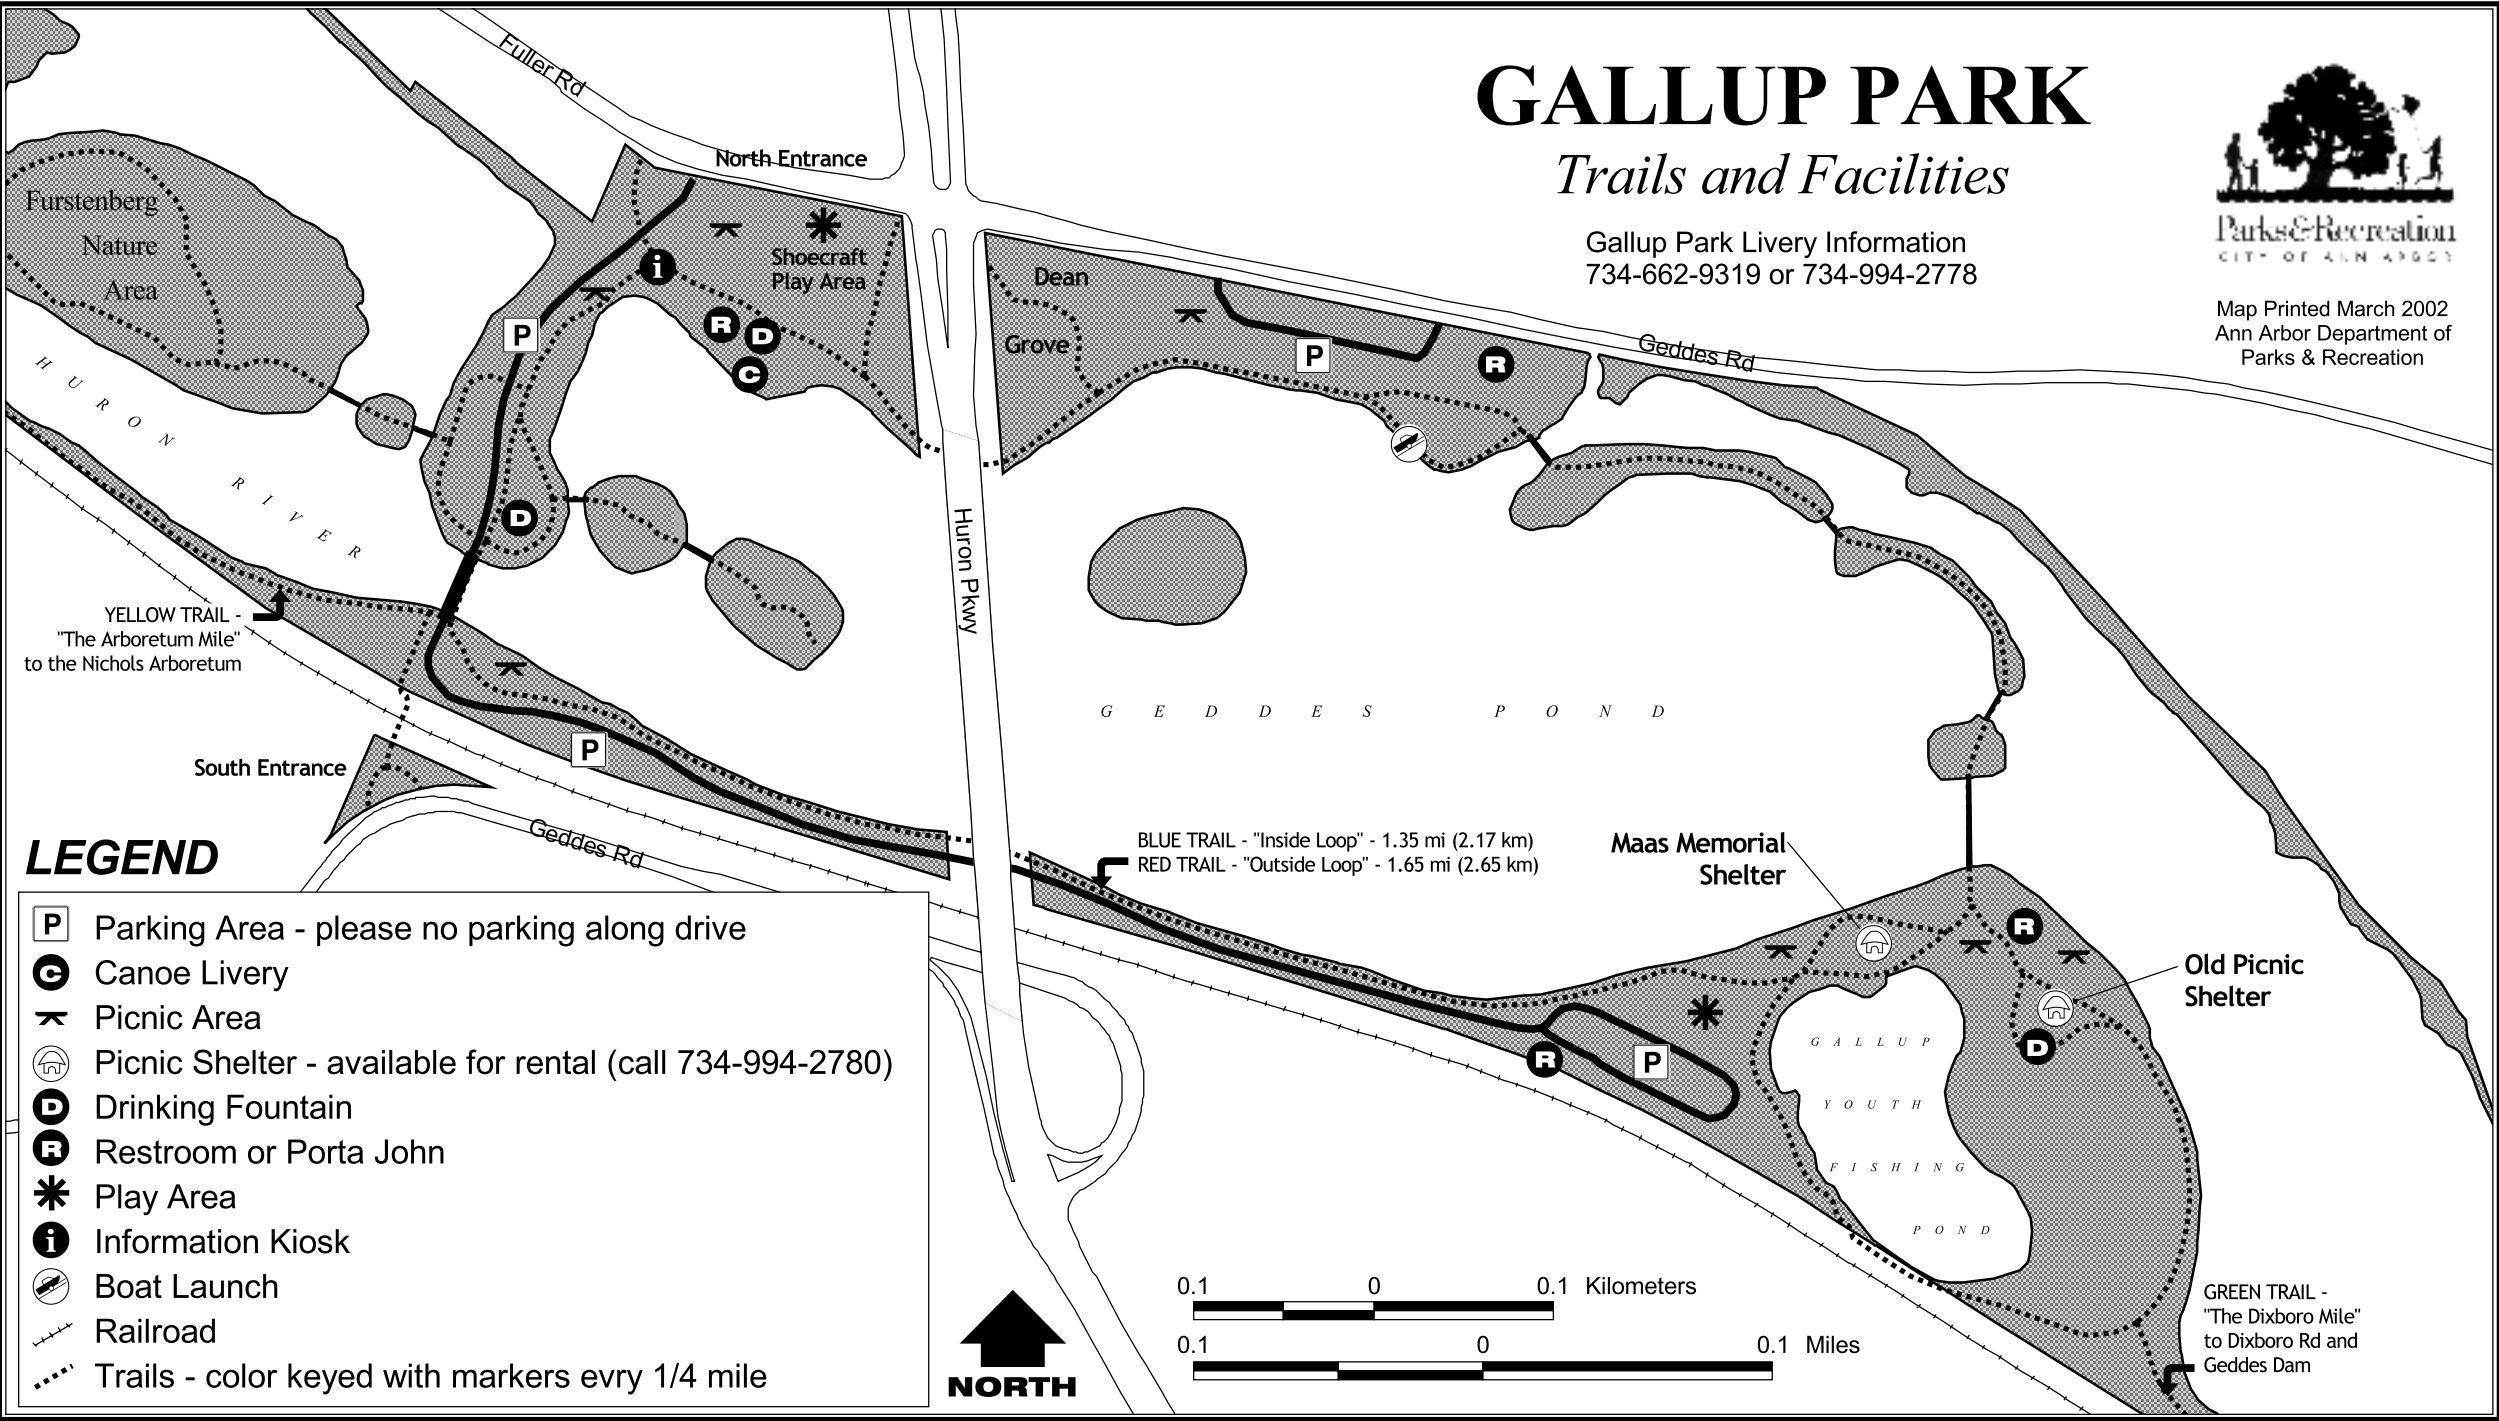

GALLUP PARK

Trails and Facilities

Gallup Park Livery Information
734-662-9319 or 734-994-2778

Map Printed March 2002
Ann Arbor Department of
Parks & Recreation

LEGEND

- P** Parking Area - please no parking along drive
- C** Canoe Livery
- ⌘** Picnic Area
- ⌘** Picnic Shelter - available for rental (call 734-994-2780)
- D** Drinking Fountain
- R** Restroom or Porta John
- *** Play Area
- i** Information Kiosk
- ⌘** Boat Launch
- +** Railroad
- ⋯** Trails - color keyed with markers evry 1/4 mile

BLUE TRAIL - "Inside Loop" - 1.35 mi (2.17 km)
RED TRAIL - "Outside Loop" - 1.65 mi (2.65 km)